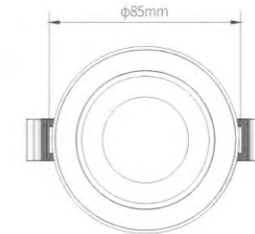

Application

Home, Office, Shop, Hotel etc.

EXTENTION TRIM

SL005-FR01 Fixed

Finish: White
Material: Aluminum body
IP Rate: IP65
Size: φ85x20mm

SL005-FR02 Adjustable

Finish: White
Material: Aluminum body
IP Rate: IP20
Size: φ85x20mm

SL005-FR03 Fixed

Finish: White
Material: Aluminum body
IP Rate: IP65
Size: φ85x20mm

SL005-FR04 Adjustable

Finish: White
Material: Aluminum body
IP Rate: IP20
Size: φ85x44mm

SL005-FS01 Fixed

Finish: White
Material: Aluminum body
IP Rate: IP65
Size: 85x85x24mm