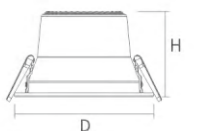

CCT3

CCT3 changeable switch on back

Model	Wattage	Lumen	CCT	UGR	Beam	Cut hole	Dimensions
DL005-B4S	9W	1100lm	2700K/4000K/6500K	19	60°	φ125mm	φ145x92mm
DL005-B4C			CCT3	19	60°		
DL005-B4S-14			2700K/4000K/6500K	14	38°		
DL005-W6S	13W	1600lm	2700K/4000K/6500K	19	60°	φ150mm	φ175x110mm
DL005-W6C			CCT3	19	60°		
DL005-W6S-14			2700K/4000K/6500K	14	38°		
DL005-B8S	20W	2400lm	2700K/4000K/6500K	19	60°	φ200mm	φ220x140mm
DL005-B8C			CCT3	19	60°		
DL005-B8S-14			2700K/4000K/6500K	14	38°