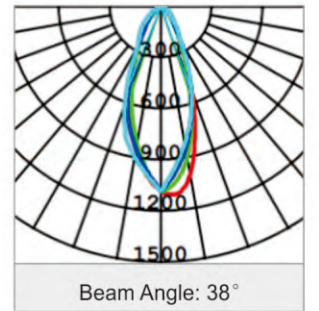

360° Rotation

30° tiltable at all directions

Finish optional

Black

White

Model	Wattage	Lumen	CCT	Beam	Finish	Cut hole	Dimensions
SL361-B01	6W	500lm	3000K/4000K/6500K	38°	Black/White	φ68mm	φ81x32mm

COREIN

MODULE RECESSED SPOTLIGHT