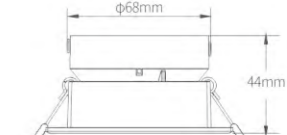

SL005-FS02 Adjustable