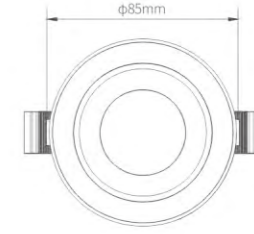

SL005-FR03 Fixed

Finish: White
Material: Aluminum body
IP Rate: IP65
Size: φ85x20mm

SL005-FR04 Adjustable

Finish: White
Material: Aluminum body
IP Rate: IP20
Size: φ85x44mm

SL005-FS01 Fixed

Finish: White
Material: Aluminum body
IP Rate: IP65
Size: 85x85x24mm