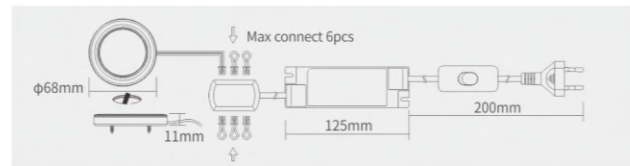

Ultra-slim

Ultra-slim design for narrow space

2 Installations

2 installation: Recessed and surface-mounted

External Drive

6pcs with a junction box and one driver

Line Art

Model	Wattage	Lumen	CCT	Beam	Finish	Installation	Cut hole	Dimensions
DL008-A	2.5W	190lm	3000K	100°	White/Brushed Nickel	Recessed	φ63mm	φ68x11mm
DL008-B	2.5W	190lm	3000K	100°	White/Brushed Nickel	Surface-mounted	/	φ68x11mm