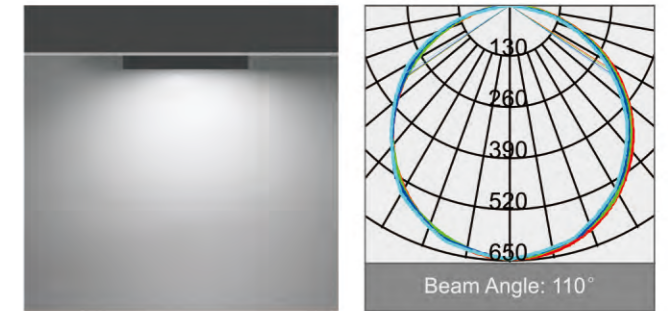

PIZZA EMERGENCY

Application

Corridor, Aisle, Circulation area

Features

- Adjustable buckle cut size Φ 65-185mm
- Emergency response time: 3 hours
- Power failure can be automatically lit up
- Multi-fit power changeable switch on driver