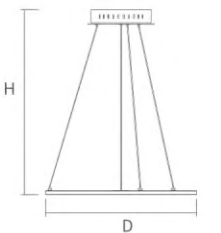

2 installations

Surface-mounted and pendant

Model	Wattage	Lumen	CCT	Beam	Finish	Dimensions
CL002-D12	15W	1500lm	3000K/4000K/5000K	120°	Black/White	φ300x551mm
CL002-D16	25W	2500lm				φ480x551mm
CL002-D24	40W	4000lm				φ600x551mm