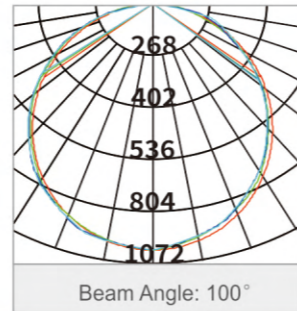

MAGIC HAT

Application

Mall, Hall, Meeting Room, Hotel etc.

Features

- Anti-glare. UGR<22
- Integrated design, easy to install
- Good heat dissipation performance

Heat Sink

Good heat dissipation performance

Quick install

Screw free
Loop in loop out

Model	Wattage	Lumen	CCT	Beam	Cut hole	Dimensions
DL060-6	12W	1000lm	2700K/4000K/6500K	100°	φ150mm	φ173x98mm
DL060-8	21W	2100lm			φ206mm	φ233x106mm