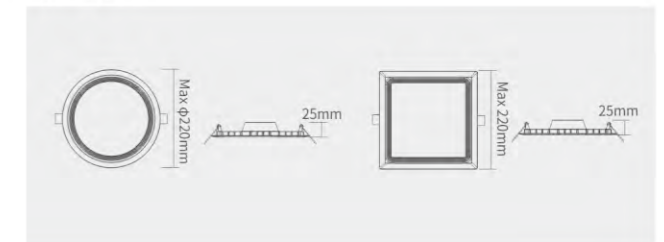

Built-in driver

Easy installation

Ultra-slim

Ultra-slim design for narrow space

Application

Home, Office, Shop, Hotel etc.

Line Art

Model	Wattage	Lumen	CCT	Beam	Cut hole	Dimensions
DL001-075R	3W	200lm	3000K/4000K/6500K	110°	φ75mm	φ93x25mm
DL001-100R	6W	350lm			φ100mm	φ118x25mm
DL001-125R	9W	700lm			φ125mm	φ143x25mm
DL001-150R	12W	900lm			φ150mm	φ168x25mm
DL001-220R	18W	1600lm			φ200mm	φ220x47mm
DL001-075S	3W	200lm			3000K/4000K/6500K	110°
DL001-100S	6W	350lm	100x100mm	118x47mm		
DL001-125S	9W	700lm	125x125mm	143x47mm		
DL001-150S	12W	900lm	150x150mm	168x47mm		
DL001-220S	18W	1600lm	200x200mm	220x47mm		