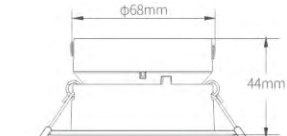

SL005-FR04 Adjustable