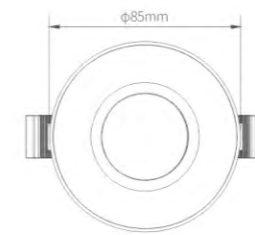

Application

Home, Office, Shop, Hotel etc.

EXTENTION TRIM

SL005-FR01 Fixed

Finish: White
Material: Aluminum body
IP Rate: IP65
Size: φ85x20mm

SL005-FR02 Adjustable

Finish: White
Material: Aluminum body
IP Rate: IP20
Size: φ85x20mm

SL005-FR03 Fixed

Finish: White
Material: Aluminum body
IP Rate: IP65
Size: φ85x20mm

SL005-FR04 Adjustable

Finish: White
Material: Aluminum body
IP Rate: IP20
Size: φ85x44mm

SL005-FS01 Fixed

Finish: White
Material: Aluminum body
IP Rate: IP65
Size: 85x85x24mm