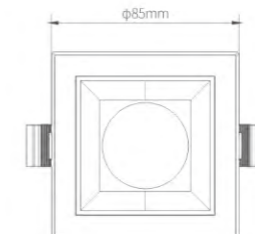

SL005-FR03 Fixed

Finish: White
Material: Aluminum body
IP Rate: IP65
Size: φ85x20mm

SL005-FR04 Adjustable

Finish: White
Material: Aluminum body
IP Rate: IP20
Size: φ85x44mm

SL005-FS01 Fixed

Finish: White
Material: Aluminum body
IP Rate: IP65
Size: 85x85x24mm