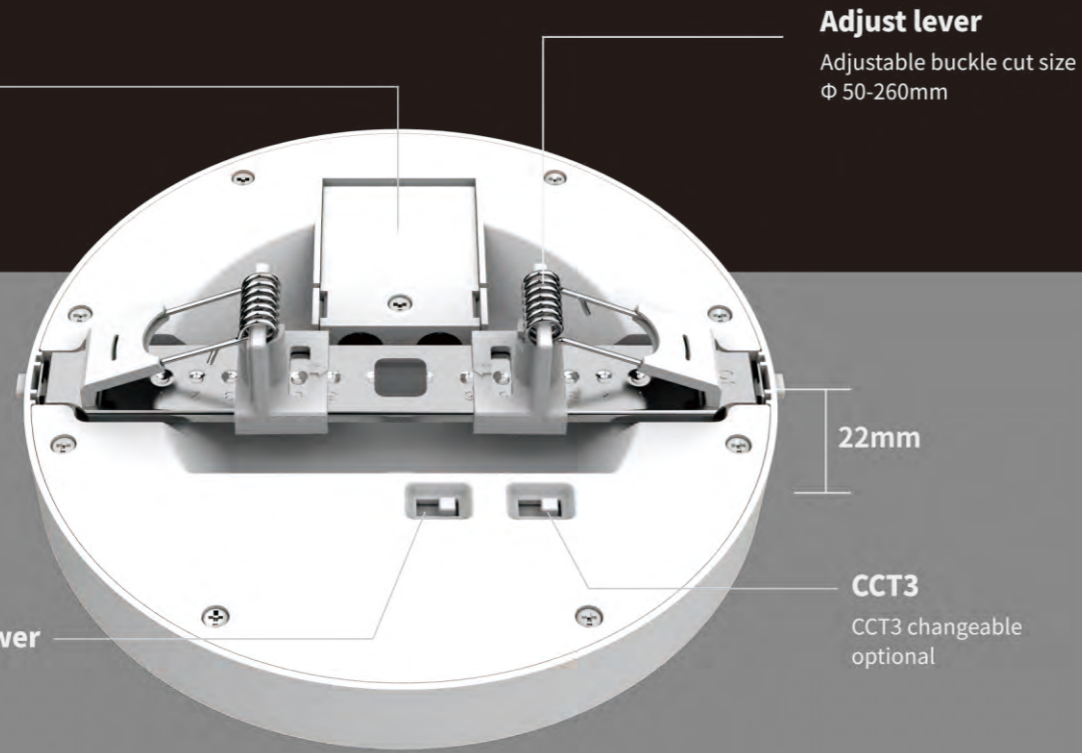

MULTI-FIT FLAT DOWNLIGHT

Quick install
Screw free
Loop in loop out

Bezels optional:
Detachable trim bezels of 4 colors.