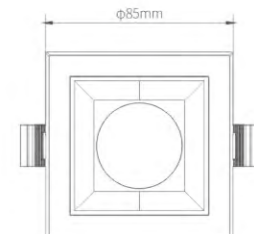

Finish: White
Material: Aluminum body
IP Rate: IP20
Size: 85x85x44mm