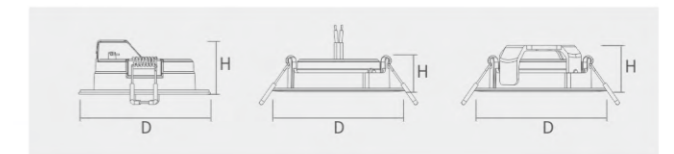

Line Art

SL001-C02