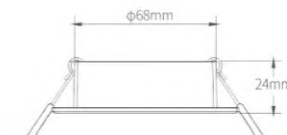

SL005-FR03 Fixed

Finish: White
Material: Aluminum body
IP Rate: IP65
Size: φ85x20mm

SL005-FR04 Adjustable

Finish: White
Material: Aluminum body
IP Rate: IP20
Size: φ85x44mm

SL005-FS01 Fixed

Finish: White
Material: Aluminum body
IP Rate: IP65
Size: 85x85x24mm