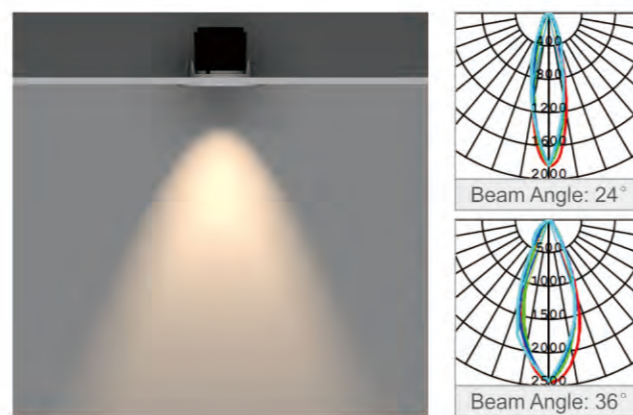

EXTENTION TRIM

SL005-FR01 Fixed

Finish: White
Material: Aluminum body
IP Rate: IP65
Size: φ85x20mm

SL005-FR02 Adjustable

Finish: White
Material: Aluminum body
IP Rate: IP20
Size: φ85x20mm

SL005-FR03 Fixed

Finish: White
Material: Aluminum body
IP Rate: IP65
Size: φ85x20mm

SL005-FR04 Adjustable

Finish: White
Material: Aluminum body
IP Rate: IP20
Size: φ85x44mm

SL005-FS01 Fixed

Finish: White
Material: Aluminum body
IP Rate: IP65
Size: 85x85x24mm

SL005-FS02 Adjustable

Finish: White
Material: Aluminum body
IP Rate: IP20
Size: 85x85x44mm