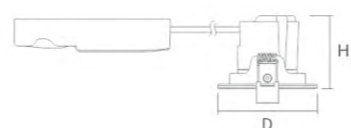

Application

Home, Office, Shop, Hotel etc.