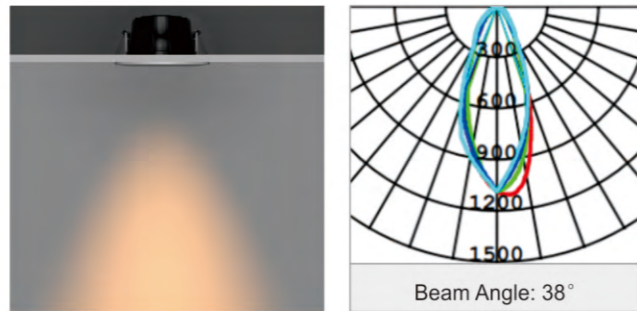

ROLAND II

IP65

Application

Home, Shop, Specialty Stores, Showroom etc.

Finish optional

Features

- 30° tiltable at all directions
- Insulation material coverable
- COB solution with alu reflector provides uniform light
- IP65 for roomside

Water-proof

IP65 can be used into wet applications

360° Rotation

30° tiltable at all directions

Iron Can

Be covered directly by insulation material

Model	Wattage	Lumen	CCT	Beam	Finish	Cut hole	Dimensions
SL360-A02	8.5W	720lm	3000K/4000K/6500K	38°	Black/White/Silver/Brushed Nickel	φ78mm	φ96x43mm
SL360-B02	6W	500lm	3000K/4000K/6500K	38°	Black/White/Silver/Brushed Nickel	φ65mm	φ81x41mm