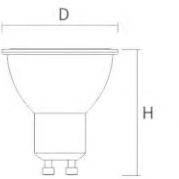

Model	Wattage	Lumen	CCT	Beam	Dimensions
WL001-GU10202	4.8W	350lm	2700K~6500K	38°	φ50x54mm
WL001-GU10205			2700K~6500K+RGB		
BL001-GU10202	4.8W	350lm	2700K~6500K	38°	φ50x54mm
BL001-GU10205			2700K~6500K+RGB