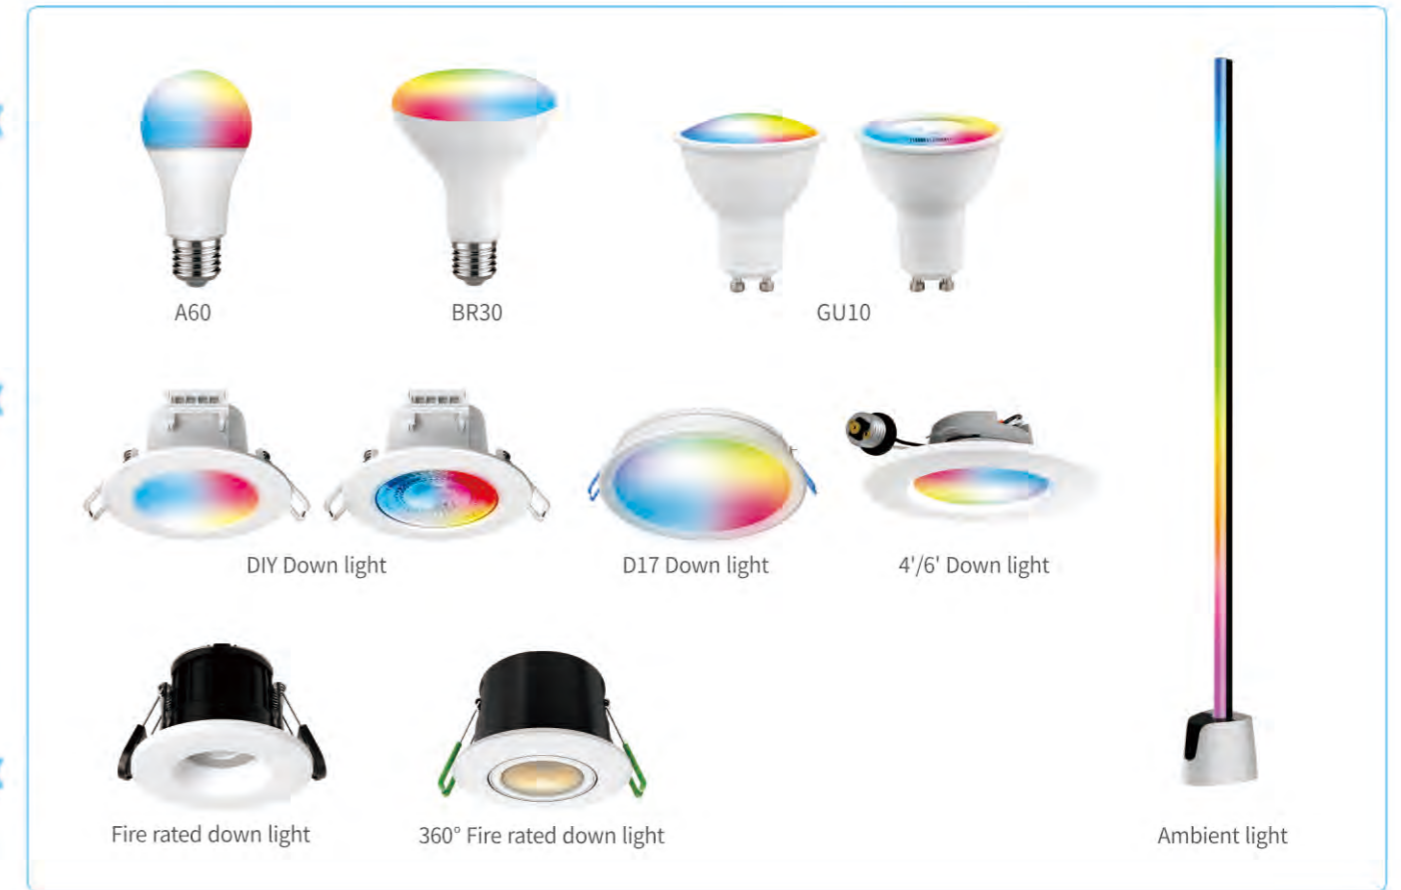

WL001-BR3001
106

Smart Down Light

WL001-NAD401
108

WL001-G3A101
109

WL001-G3A301
109

WL001-D1701
110

Smart Ceiling Light

WCL002-300
111

Technical comparison

	Bluetooth	Zigbee	WiFi	Sig mesh
Communication	Independent	Mesh	Network	Mesh
Long range control	/	Need Gateway	/	Need Gateway
Devices connect number	8	<10-100	<10-100	Over 150
Coverage area	<10m	10-75m	10-50m	Theoretically no limit with 2 Devices in 100m
PowerConsumer	Low	Medium	High	Low
Setup	Simple	Complex	Simple	Simple
Cost	Cheap	Expensive	Expensive	Cheap
Network size	Small	Medium	Medium	Big
Response speed	Fast	Slow	Slow	Fast
Security level	High	High	Low	High
Network Stability	Stable	Stable	Unstable	Stable

Features

- Voice & APP control, No gateway required with WIFI devices
- Dim, CCT, RGBCW function optional
- 16,000,000 colors in RGB mode
- Work with Google Assistant, Amazon Alexa
- Work with Sensor, Remote control simplifies operation in Bluetooth devices

SMART AMBIENT LIGHT

Application

Home, Bar, Hotels, Party etc.

Features

- Smart Life APP control, no gateway required
- Dim, RGBCW function optional
- 16+ million colors in RGB mode
- Work with Amazon Alexa, Google Assistant
- Timing reminder function
- Colors change with music
- Tool-free installation
- AC120V / AC230V