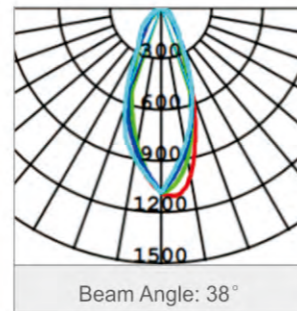

360° Rotation

30° tiltable at all directions

CCT3

CCT3 switch changeable on driver

Finish optional

Black

White

Model	Wattage	Lumen	CCT	Beam	Finish	Cut hole	Dimensions
SL361-A01	6W	500lm	3000K/4000K/6500K	38°	Black/White	φ68mm	φ81x32mm
SL361-A02	6W	500lm	CCT3	38°	Black/White	φ68mm	φ81x32mm