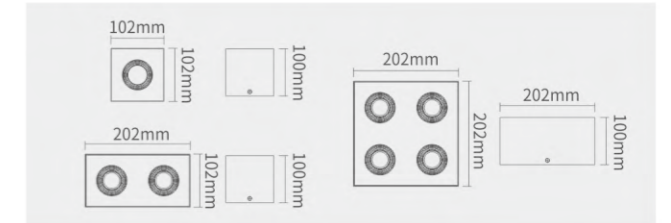

Line Art

Features

- Surface mount design
- Easy to change the light source
- Dimmable and CCT optional
- White and black body optional
- Adjustable tilt 30° & rotation 350°

Model	Wattage	Lumen	CCT	Beam	Finish	Dimensions
SP001-E01W	1x5W	450lm				102x102x100mm
SP001-E02W	2x5W	900lm	3000K/4000K	38°	White / Black	202x102x100mm
SP001-E04W	4x5W	1800lm				202x202x100mm