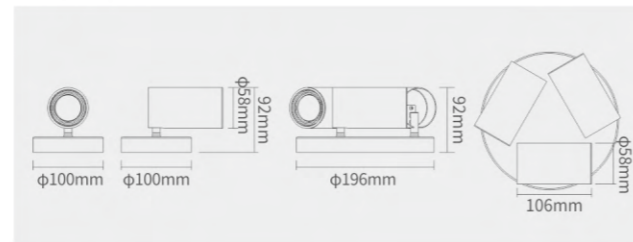

EMILY

SP001-D03B

SP001-D01B

Application

Home, Office, Shop, Hotel etc.

Line Art

Features

- Surface mount design
- Easy to change the light source
- Dimmable and CCT optional
- White and black body optional
- 350° rotatable