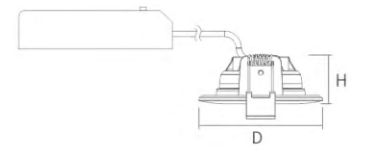

360° Rotation

30° tiltable at all directions

Finish optional

Black

White

Model	Wattage	Lumen	CCT	Beam	Finish	Cut hole	Dimensions
SL361-B01	6W	500lm	3000K/4000K/6500K	38°	Black/White	φ68mm	φ81x32mm

COREIN

MODULE RECESSED SPOTLIGHT