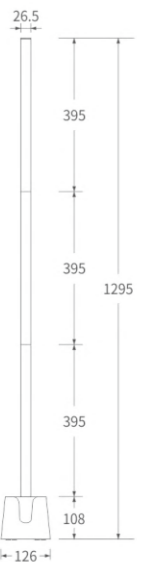

Features

- Smart Life APP control, no gateway required
- Dim, RGBCW function optional
- 16+ million colors in RGB mode
- Work with Amazon Alexa, Google Assistant
- Timing reminder function
- Colors change with music
- Tool-free installation
- AC120V / AC230V

Model	Wattage	Lumen	CCT
Wal001	24W	1200lm	2700K~6500K+RGBCW