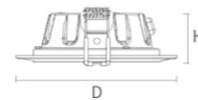

Metal Housing

One piece stamped metal housing

Model	Wattage	Lumen	CCT	Beam	Cut hole	Dimensions
DL007-A01D	7W	570lm	2700K/3000K/4000K	100°	φ90mm	φ112x37mm
DL007-A02D	12W	920lm			φ120mm	φ146x38mm
DL007-A03D	15W	1200lm			φ150mm	φ180x38mm
DL007-A04D	25W	2100lm			φ200mm	φ235x38mm