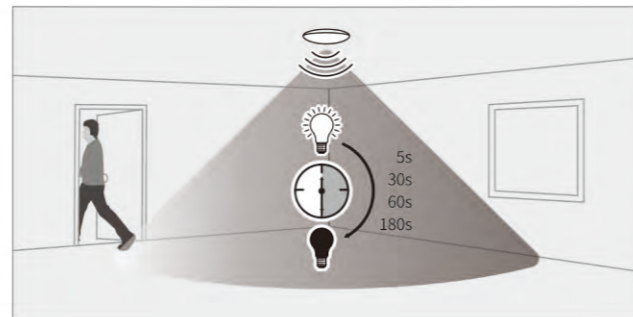

PIZZA SENSOR

Application

Corridor, Aisle, Circulation area

Features

- Adjustable buckle cut size Φ 65-185mm
- PIR infrared sensor, you can set the off time 5s/30s/60s/180s after leaving

Cut Out

For ϕ 60mm- ϕ 185mm cut hole