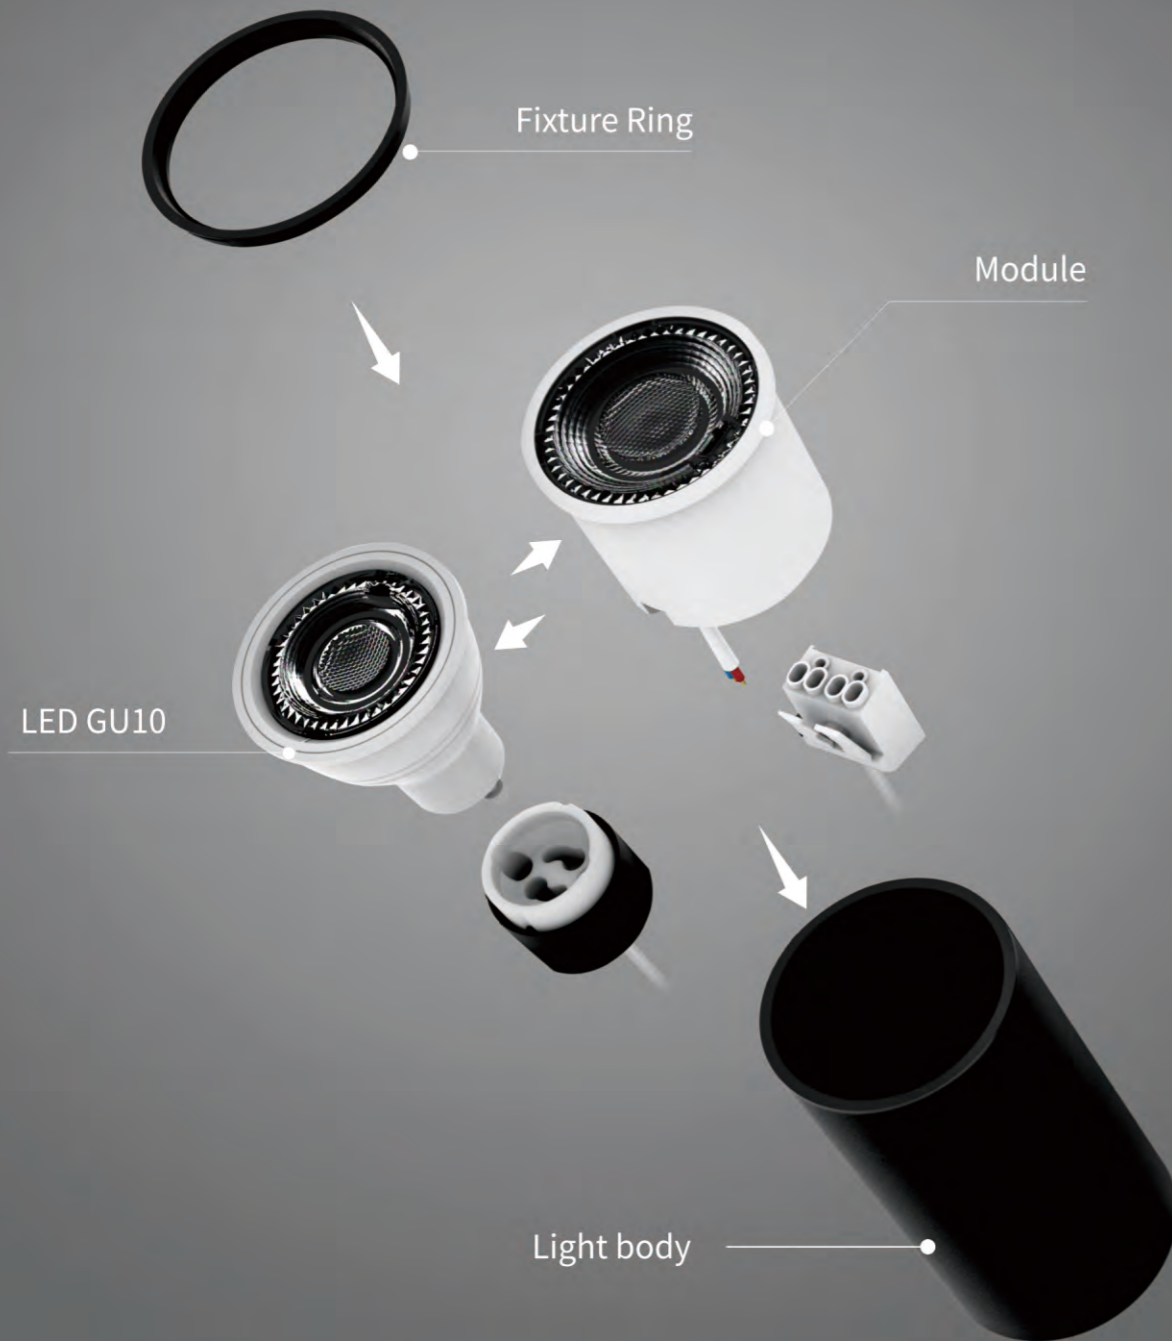

DECO SPOT LIGHT

Modular design