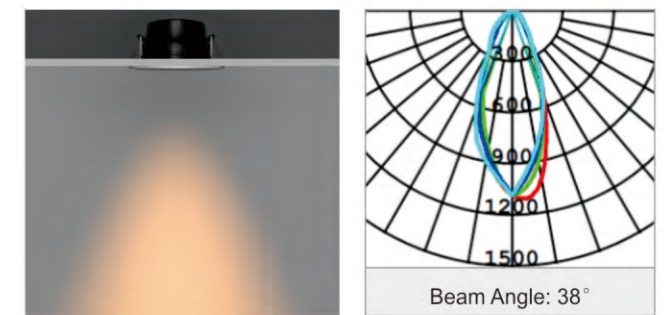

Model	Wattage	Lumen	CCT	Beam	Finish	Cut hole	Dimensions
SL360-A01DS	8.5W	720lm	3000K/4000K/6500K				
SL360-A01DC	8.5W	720lm	CCT3	38°	Black/White/Silver/Brushed Nickel	φ78mm	φ96x43mm
SL360-A01DW	6W	540lm	2200-2700				
SL360-B01DS	6W	500lm	3000K/4000K/6500K				
SL360-B01DC	6W	500lm	CCT3	38°	Black/White/Silver/Brushed Nickel	φ65mm	φ81x41mm