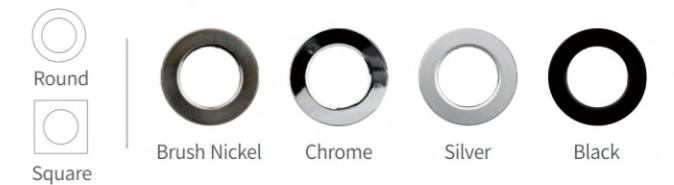

Color of Bezels optional