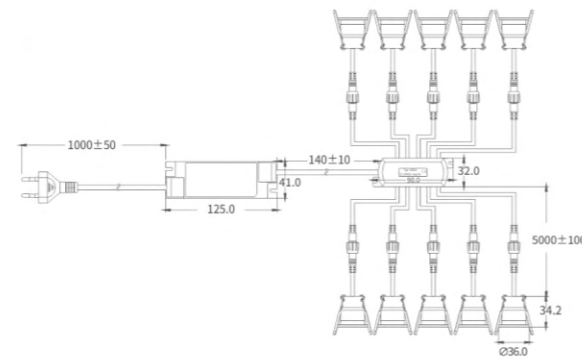

MINI EYES

IP65

Application

Bathroom Cabinet, Kitchen, Balcony, Canopy etc.

Accessories

Line Art

Features

- Die-casting aluminum body, good heat dissipation
- Small size for narrow space
- 12pcs with a junction box and one driver
- RF remote control dimming and group setting

Water-proof

Front waterproof IP65 available

Aluminum Body

Die-casting aluminum body, good heat dissipation

Remote Control

Dimming and group setting

Model	Wattage	Lumen	CCT	Beam	Cut hole	Dimensions
SL004-A3	3W	210lm	3000K/6500K	38°	φ28mm	φ36x34mm