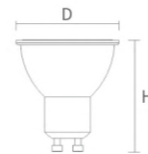

The affordable LED spot solution

Features

- Cob-like lens , more elegant looking
- Compatible with **Leading edge** and **trailing edge** dimmers
- Comply with ERP 2019/2020 and **new EMC** standard in 2022
- Dim and non dim optional
- Up to **100lm/W**@4000K version
- 2 years warranty

Model	Wattage	Lumen	CCT	Beam	Dimensions
SL003-GU10B01	4.8W	420lm/430lm/450lm	2700K/3000K/4000K	38°	φ49x55mm
SL003-GU10B02	4.8W	400lm/410lm/430lm	2700K/3000K/4000K	100°	
SL003-GU10B03	4.8W	420lm	CCT2	38°