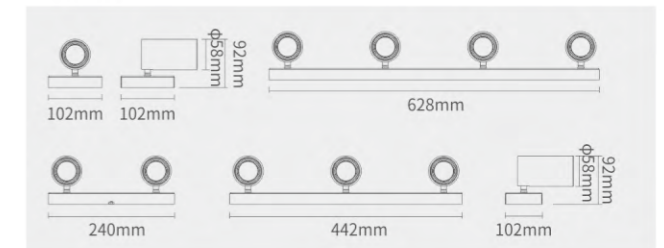

Home, Office, Shop, Hotel etc.

Line Art

Features

- Surface mount design
- Easy to change the light source
- Dimmable and CCT optional
- White and black body optional
- 350° rotatable

350° Rotatable

Vertically tilt 90°, horizontally rotate 350°