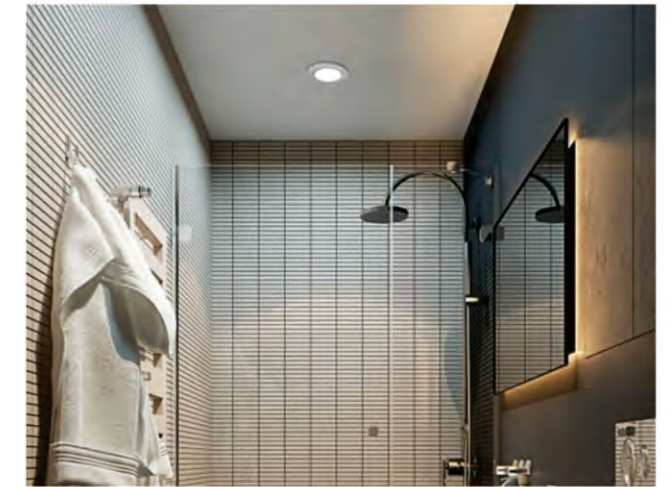

CLIO

Application

Home, Office, Shop, Hotel etc.