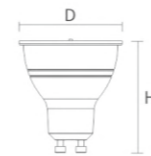

Finished optional

White

Grey

Used inside sealed fixtures or fixtures under insulation material

Model	Wattage	Lumen	CCT	Beam	IP Rate	Dimensions
SL003-GU10B01	5W	460lm/470lm/500lm	2700K/3000K/4000K	38°	IP20/IP44	φ50x54mm