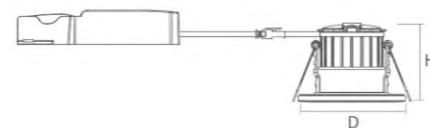

Model	Wattage	Lumen	CCT	Beam	Cut hole	Dimensions
WL001-FG3A03	8.5W	700lm	3000K~6500K	60°	φ70mm	φ88x65mm
BL001-FG3A03