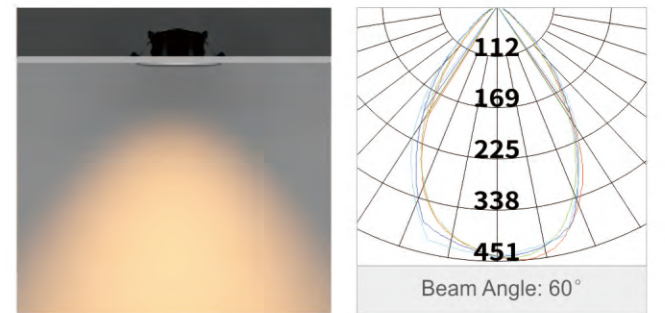

Front switch to change the CCT

Quick install

Screw free
Loop in loop out

Model	Wattage	Lumen	CCT	Beam	Cut hole	Dimensions
SL002-C01S	6W	500lm	3000K/4000K/6500K	60°	φ68mm	φ88x40mm
SL002-C01C	6W	500lm	CCT3			