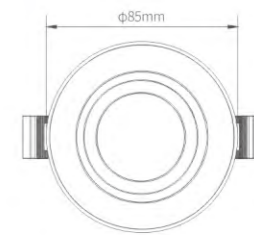

Application

Home, Office, Shop, Hotel etc.

EXTENTION TRIM

SL005-FR01 Fixed

Finish: White
Material: Aluminum body
IP Rate: IP65
Size: φ85x20mm

SL005-FR02 Adjustable

Finish: White
Material: Aluminum body
IP Rate: IP20
Size: φ85x20mm

SL005-FR03 Fixed

Finish: White
Material: Aluminum body
IP Rate: IP65
Size: φ85x20mm

SL005-FR04 Adjustable

Finish: White
Material: Aluminum body
IP Rate: IP20
Size: φ85x44mm

SL005-FS01 Fixed

Finish: White
Material: Aluminum body
IP Rate: IP65
Size: 85x85x24mm