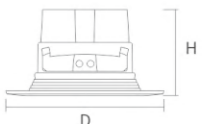

SMART DOWN LIGHT-NA

Application

Home, Bar, Coffee shop, KTV, Hotels, Party etc.

Features

- Smart Life APP control, no gateway required
- Dim, CCT, RGBCW function optional
- 16+ million colors in RGB mode
- Work with Amazon Alexa, Google Assistant
- Timing reminder function
- Colors change with music