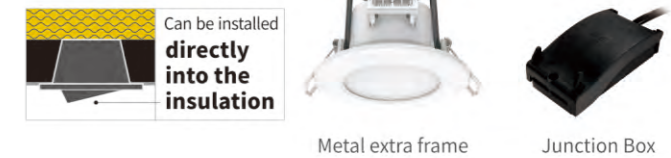

CLIO

Application

Home, Office, Shop, Hotel etc.

Color of Bezels optional

Accessories

Features

- Different colors bezels can be changed easily
- IP44 and IP65 can be used into wet applications
- Tooling free design save the installation cost
- Excellent dimming performance compatible with leading edge and trialing edge dimmers
- Can be installed directly into the insulation with the extra frame