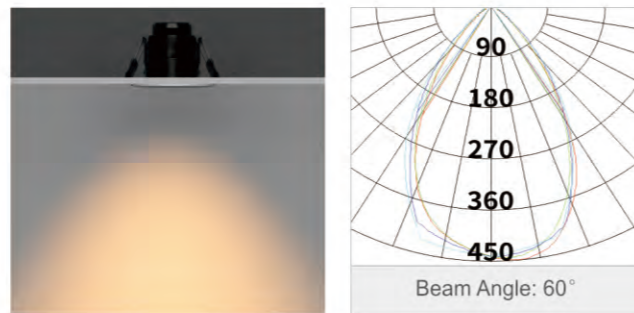

Color of Bezels optional

Fire-rated

Pass 90min anti-fire test

Quick install

Screw free
Loop in loop out

CCT3

Front switch to change the CCT

Model	Wattage	Lumen	CCT	Beam	Cut hole	Dimensions
SL002-B01S	6W	500lm	3000K/4000K/6500K	60°	φ68mm	φ88x64mm
SL002-B01C	6W	500lm	CCT3			