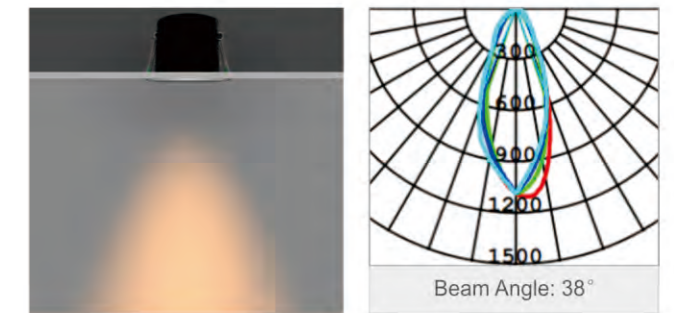

Model	Wattage	Lumen	CCT	Beam	Finish	Cut hole	Dimensions
SL361-A03FC	6W	500lm	CCT3	38°	Black/White/Silver	φ68mm	φ81x63mm
SL361-A03FS	6W	500lm	3000K/4000K/6500K	38°	Black/White/Silver	φ68mm	φ81x63mm