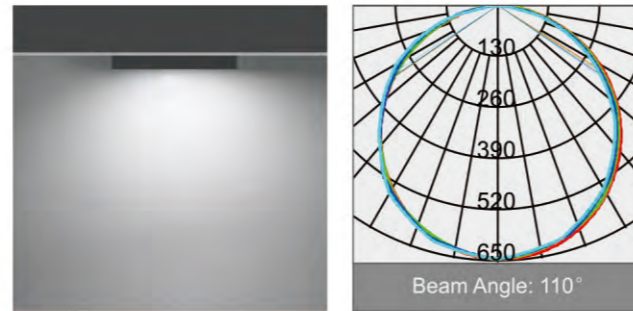

PIZZA SENSOR

Application

Corridor, Aisle, Circulation area

Features

- Adjustable buckle cut size Φ 65-185mm
- PIR infrared sensor, you can set the off time 5s/30s/60s/180s after leaving

Cut Out

For ϕ 60mm- ϕ 185mm cut hole