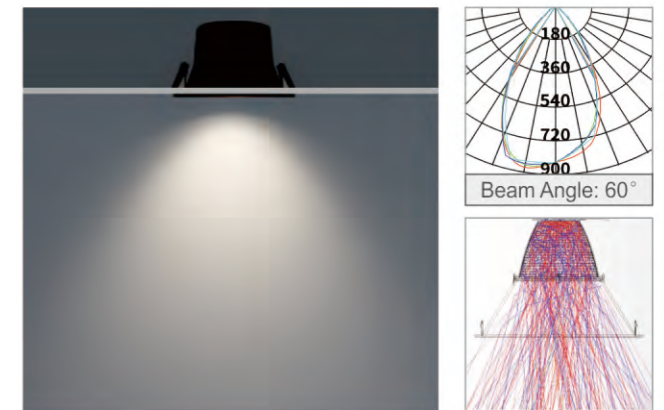

CCT3

CCT3 changeable switch on back

Model	Wattage	Lumen	CCT	UGR	Beam	Cut hole	Dimensions
DL005-B4S	9W	1100lm	2700K/4000K/6500K	19	60°	φ125mm	φ145x92mm
DL005-B4C			CCT3	19	60°		
DL005-B4S-14			2700K/4000K/6500K	14	38°		
DL005-W6S	13W	1600lm	2700K/4000K/6500K	19	60°	φ150mm	φ175x110mm
DL005-W6C			CCT3	19	60°		
DL005-W6S-14			2700K/4000K/6500K	14	38°		
DL005-B8S	20W	2400lm	2700K/4000K/6500K	19	60°	φ200mm	φ220x140mm
DL005-B8C			CCT3	19	60°		
DL005-B8S-14			2700K/4000K/6500K	14	38°