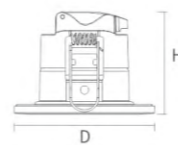

Color of Bezels optional

Fire-rated

Pass 90min anti-fire test

Quick install

Screw free
Loop in loop out

CCT3

Front switch to change the CCT

Model	Wattage	Lumen	CCT	Beam	Cut hole	Dimensions
SL002-B01S	6W	500lm	3000K/4000K/6500K	60°	φ68mm	φ88x64mm
SL002-B01C	6W	500lm	CCT3			