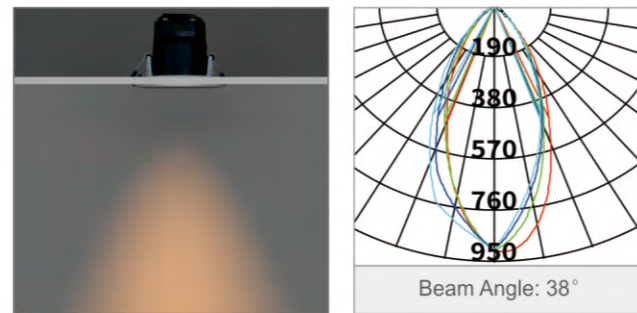

White

Model	Wattage	Lumen	CCT	Beam	Type	IP Rate	Cut hole	Dimensions
SL015-W044	9W	700lm	3000K/4000K/6500K	38°	Adjustable	IP44	φ68mm	φ86x62mm
SL015-N044	9W	650lm	3000K/4000K/6500K	38°	Fixed	IP65	φ68mm	φ86x62mm
SL015-W065	9W	700lm	3000K/4000K/6500K	38°	Adjustable	IP44	φ68mm	φ86x62mm
SL015-N065	9W	650lm	3000K/4000K/6500K	38°	Fixed	IP65	φ68mm	φ86x62mm