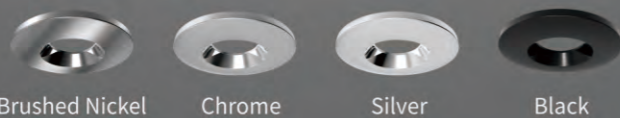

Anti-glare design
Deep anti-glare

Accessories

Detachable trim bezels of 4 colors.

Brushed Nickel

Chrome

Silver

Black

CLOVER V