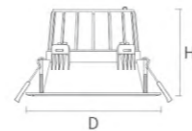

Color of reflector optional