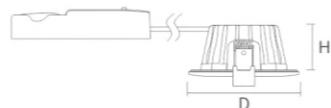

Water-proof

IP65 can be used into wet applications

360° Rotation

30° tiltable at all directions

Iron Can

Be covered directly by insulation material

Model	Wattage	Lumen	CCT	Beam	Finish	Cut hole	Dimensions
SL360-A02	8.5W	720lm	3000K/4000K/6500K	38°	Black/White/Silver/Brushed Nickel	φ78mm	φ96x43mm
SL360-B02	6W	500lm	3000K/4000K/6500K	38°	Black/White/Silver/Brushed Nickel	φ65mm	φ81x41mm