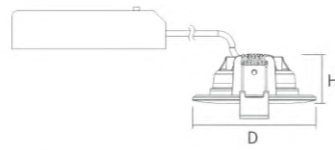

360° Rotation

30° tiltable at all directions

CCT3

CCT3 switch changeable on driver

Finish optional

Black

White

Model	Wattage	Lumen	CCT	Beam	Finish	Cut hole	Dimensions
SL361-A01	6W	500lm	3000K/4000K/6500K	38°	Black/White	φ68mm	φ81x32mm
SL361-A02	6W	500lm	CCT3	38°	Black/White	φ68mm	φ81x32mm