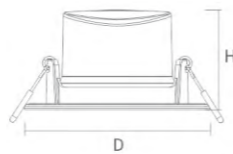

SMART DOWN LIGHT-G3A1

WL001-G3A1

WL001-G3A3

Application

Home, Bar, Coffee shop, KTV, Hotels, Party etc.

Features

- Smart Life APP control, no gateway required
- Dim, CCT, RGBCW function optional
- 16+ million colors in RGB mode
- Work with Amazon Alexa, Google Assistant
- Timing reminder function
- Colors change with music