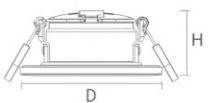

Front switch to change the CCT

Quick install

Screw free
Loop in loop out

Model	Wattage	Lumen	CCT	Beam	Cut hole	Dimensions
SL002-C01S	6W	500lm	3000K/4000K/6500K	60°	φ68mm	φ88x40mm
SL002-C01C	6W	500lm	CCT3			