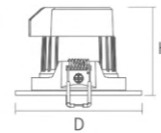

Model	Wattage	Lumen	CCT	Beam	Type	IP Rate	Cut hole	Dimensions
SL015-W044	9W	700lm	3000K/4000K/6500K	38°	Adjustable	IP44	φ68mm	φ86x62mm
SL015-N044	9W	650lm	3000K/4000K/6500K	38°	Fixed	IP65	φ68mm	φ86x62mm
SL015-W065	9W	700lm	3000K/4000K/6500K	38°	Adjustable	IP44	φ68mm	φ86x62mm
SL015-N065	9W	650lm	3000K/4000K/6500K	38°	Fixed	IP65	φ68mm	φ86x62mm