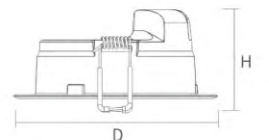

SMART DOWN LIGHT-D1701

Application

Home, Bar, Coffee shop, KTV, Hotels, Party etc.

Features

- Smart Life APP control, no gateway required
- Dim, CCT, RGBCW function optional
- 16+ million colors in RGB mode
- Work with Amazon Alexa, Google Assistant
- Timing reminder function
- Colors change with music