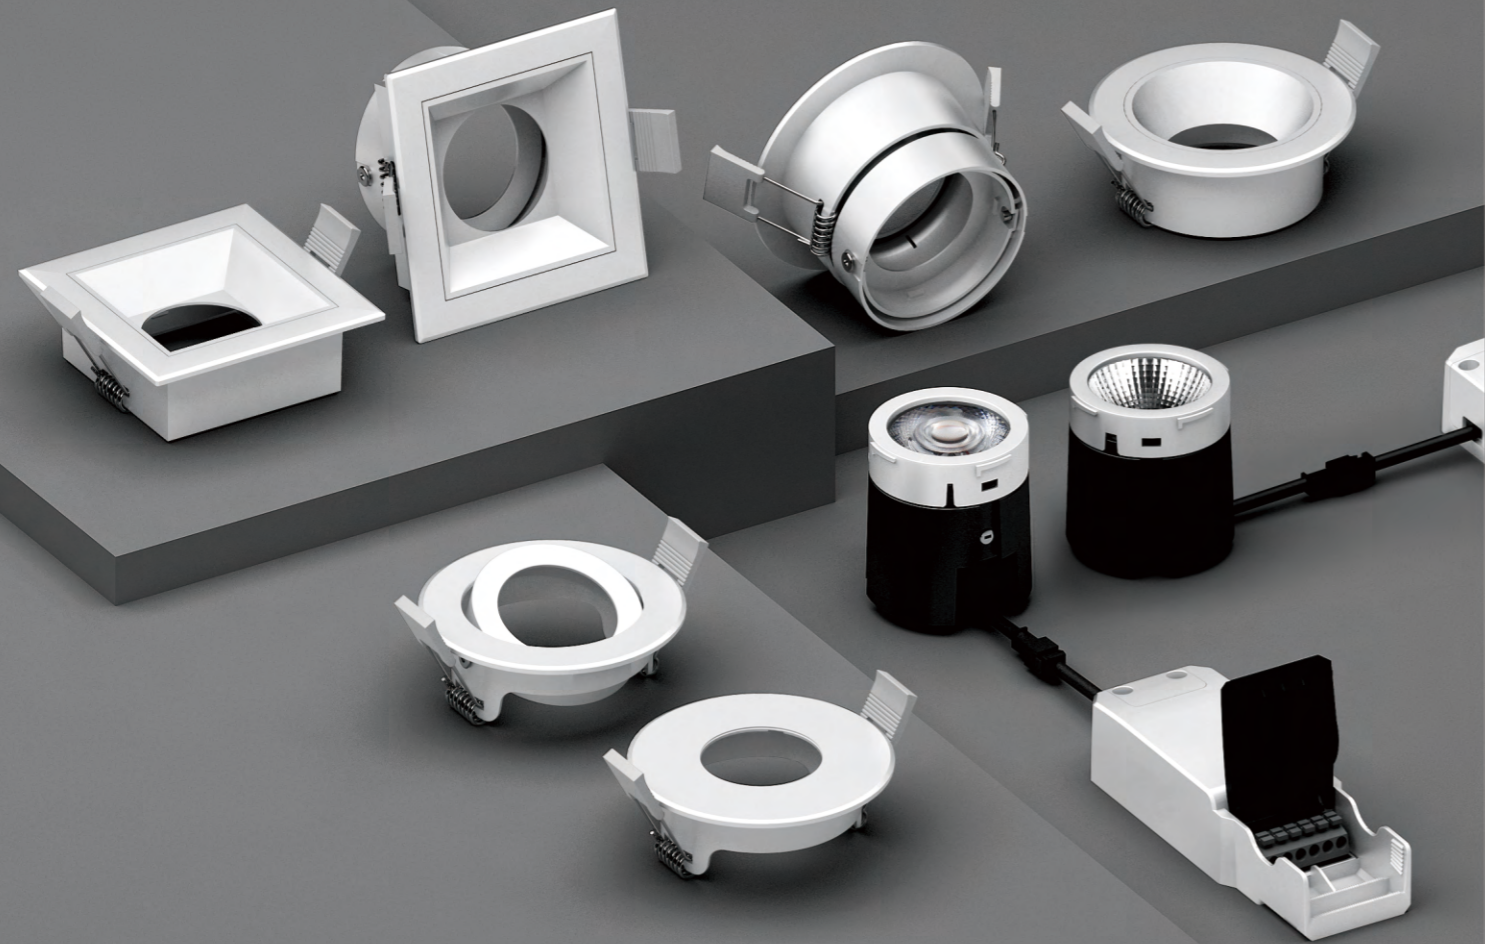

360° Rotation

30° tiltable at all directions

Finish optional

Black

White

Model	Wattage	Lumen	CCT	Beam	Finish	Cut hole	Dimensions
SL361-B01	6W	500lm	3000K/4000K/6500K	38°	Black/White	φ68mm	φ81x32mm

COREIN

MODULE RECESSED SPOTLIGHT

COREIN

Adjustable / Lens

Features

- Module design, die-casting housing
- Isolated driver
- Beam angle 24°, 36° for choosing
- Fixed and adjustable available
- Lens and reflector versions optional
- 90-100lm/w, 5 years warranty