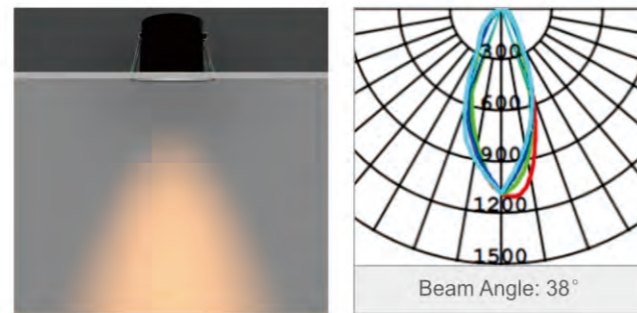

Finish optional

Model	Wattage	Lumen	CCT	Beam	Finish	Cut hole	Dimensions
SL360-A03FC	8.5W	720lm	CCT3	38°	Black/White/Silver	φ80mm	φ96x63mm
SL360-A03FS	8.5W	720lm	3000K/4000K/6500K	38°	Black/White/Silver	φ80mm	φ96x63mm
SL360-B03FC	6W	500lm	CCT3	38°	Black/White/Silver	φ68mm	φ81x63mm
SL360-B03FS	6W	500lm	3000K/4000K/6500K	38°	Black/White/Silver	φ68mm	φ81x63mm