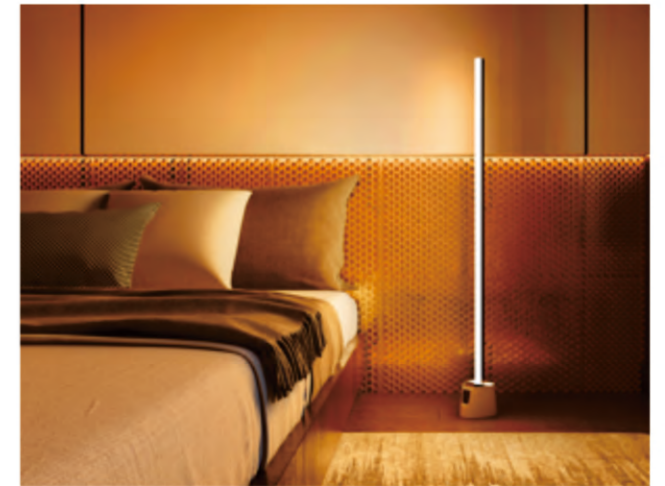

SMART AMBIENT LIGHT

Application

Home, Bar, Hotels, Party etc.

Features

- Smart Life APP control, no gateway required
- Dim, RGBCW function optional
- 16+ million colors in RGB mode
- Work with Amazon Alexa, Google Assistant
- Timing reminder function
- Colors change with music
- Tool-free installation
- AC120V / AC230V

Model	Wattage	Lumen	CCT
Wal001	24W	1200lm	2700K~6500K+RGBCW