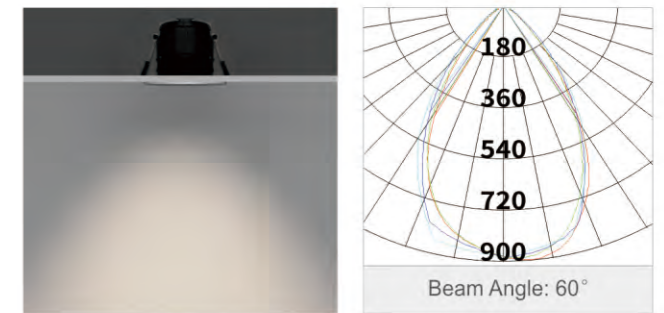

Color of Bezels optional

Fire-rated

Pass 90min anti-fire test

Quick install

Screw free
Loop in loop out

CCT3

Front switch to change the CCT

Model	Wattage	Lumen	CCT	LED Type	Beam	Cut hole	Dimensions
SL002-A03S	8.5W	600lm	3000K/4000K/6500K	COB	60°	φ70mm	φ88x65mm
SL002-A03C	8.5W	600lm	CCT3	SMD	60°	φ70mm	φ88x65mm