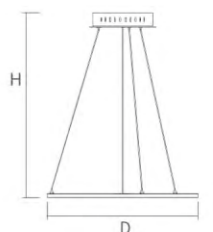

2 installations

Surface-mounted and pendant

Model	Wattage	Lumen	CCT	Beam	Finish	Dimensions
CL004-W12	15W	1500lm				φ300x551mm
CL004-W16	25W	2000lm	2700K-6000K	120°	Black/White	φ480x551mm
CL004-W24	40W	4000lm				φ600x551mm
CL004-B12	15W	1500lm				φ300x551mm
CL004-B16	25W	2000lm	2700K-6000K	120°	Black/White	φ480x551mm
CL004-B24	40W	4000lm				φ600x551mm