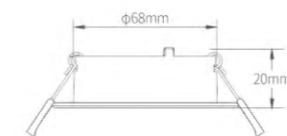

SL005-FR03 Fixed