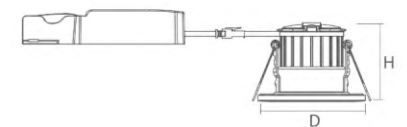

Color of Bezels optional

Fire-rated

Pass 90min anti-fire test

Quick install

Screw free
Loop in loop out

CCT3

Front switch to change the CCT

Model	Wattage	Lumen	CCT	LED Type	Beam	Cut hole	Dimensions
SL002-A03S	8.5W	600lm	3000K/4000K/6500K	COB	60°	φ70mm	φ88x65mm
SL002-A03C	8.5W	600lm	CCT3	SMD	60°	φ70mm	φ88x65mm