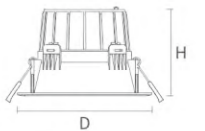

Quick install

Screw free
Loop in loop out

Model	Wattage	Lumen	CCT	Beam	Cut hole	Dimensions
DL10-D60	15W	1850lm	CCT3	80°	φ150mm	φ176x86mm
DL10-D80	21W	2650lm			φ200mm	φ230x87mm