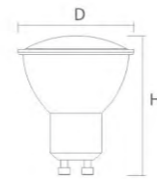

Model	Wattage	Lumen	CCT	Beam	Dimensions
WL001-GU10102	4.8W	350lm	2700K~6500K	100°	φ50x60mm
WL001-GU10105			2700K~6500K+RGB		
BL001-GU10102	4.8W	350lm	2700K~6500K	100°	φ50x60mm
BL001-GU10105			2700K~6500K+RGB